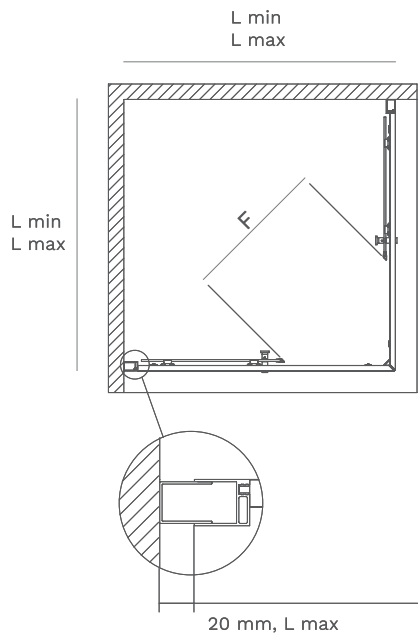

LINZ SPECIFICATIONS

KABINE PO MJERI /
CUSTOM SHOWER CABINS

LINZ kabine za tuširanje i tuš vrata odlikuje crni mat aluminijski profil s crnim ručkama te profil visokog sjaja u završnoj obradi krom brillianto s kromiranim sjajnim ručkama i kaljenim staklom (6 mm). Kompenzacija zidnog profila iznosi 20 mm, a visina ugodnih 199 cm. Kabine za tuširanje izrađene su u kvadratnim ili pravokutnim oblicima. Spoj profila pod kutom od 45 stupnjeva omogućuje elegantne i kontinuirane vanjske linije kade za tuširanje. Široka ponuda dimenzija tuš kabina (od 68 do 140 cm) i tuš vrata (od 98 do 201 cm) omogućuju projektiranje i prilagodbu zoni za tuširanje.

LINZ shower enclosures and shower doors feature an aluminium profile in black matte with black handles or high-gloss aluminum profile in the finish chrome brillianto with chrome glossy handles and tempered glass (6 mm). The wall profile adjustment is 20 mm, and it's height is comfortable 199 cm. The shower enclosure is available in square and rectangular shapes. The profile connections of the shower meet at an angle of 45 degrees, creating an elegant and continuous outline. A broad scope of sizes in the LINZ shower cabin (ranging from 68 to 140 cm width) and shower screens (from 98 to 201 cm width) enables a design that can adapt to any shower area. This shower line is custom-made for a perfect fit.