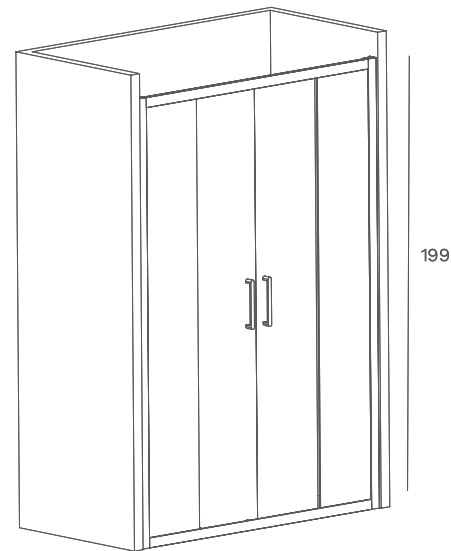

LINZ SPECIFICATIONS

KABINE PO MJERI /
CUSTOM SHOWER CABINS

LINZ kabine za tuširanje i tuš vrata odlikuje crni mat aluminijski profil s crnim ručkama te profil visokog sjaja u završnoj obradi krom brillianto s kromiranim sjajnim ručkama i kaljenim staklom (6 mm). Kompenzacija zidnog profila iznosi 20 mm, a visina ugodnih 199 cm. Kabine za tuširanje izrađene su u kvadratnim ili pravokutnim oblicima. Spoj profila pod kutom od 45 stupnjeva omogućuje elegantne i kontinuirane vanjske linije kade za tuširanje. Široka ponuda dimenzija tuš kabina (od 68 do 140 cm) i tuš vrata (od 98 do 201 cm) omogućuju projektiranje i prilagodbu zoni za tuširanje.

LINZ shower enclosures and shower doors feature an aluminium profile in black matte with black handles or high-gloss aluminum profile in the finish chrome brillianto with chrome glossy handles and tempered glass (6 mm). The wall profile adjustment is 20 mm, and it's height is comfortable 199 cm. The shower enclosure is available in square and rectangular shapes. The profile connections of the shower meet at an angle of 45 degrees, creating an elegant and continuous outline. A broad scope of sizes in the LINZ shower cabin (ranging from 68 to 140 cm width) and shower screens (from 98 to 201 cm width) enables a design that can adapt to any shower area. This shower line is custom-made for a perfect fit.