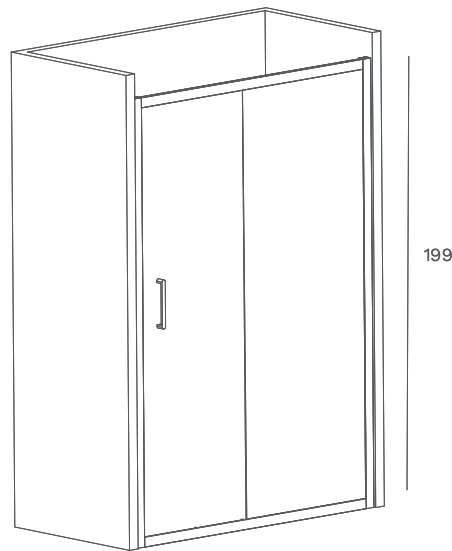

LINZ SPECIFICATIONS

KABINE PO MJERI /
CUSTOM SHOWER CABINS

LINZ kabine za tuširanje i tuš vrata odlikuje crni mat aluminijski profil s crnim ručkama te profil visokog sjaja u završnoj obradi krom brillianto s kromiranim sjajnim ručkama i kaljenim staklom (6 mm). Kompenzacija zidnog profila iznosi 20 mm, a visina ugodnih 199 cm. Kabine za tuširanje izrađene su u kvadratnim ili pravokutnim oblicima. Spoj profila pod kutom od 45 stupnjeva omogućuje elegantne i kontinuirane vanjske linije kade za tuširanje. Široka ponuda dimenzija tuš kabina (od 68 do 140 cm) i tuš vrata (od 98 do 201 cm) omogućuju projektiranje i prilagodbu zoni za tuširanje.

LINZ shower enclosures and shower doors feature an aluminium profile in black matte with black handles or high-gloss aluminum profile in the finish chrome brillianto with chrome glossy handles and tempered glass (6 mm). The wall profile adjustment is 20 mm, and it's height is comfortable 199 cm. The shower enclosure is available in square and rectangular shapes. The profile connections of the shower meet at an angle of 45 degrees, creating an elegant and continuous outline. A broad scope of sizes in the LINZ shower cabin (ranging from 68 to 140 cm width) and shower screens (from 98 to 201 cm width) enables a design that can adapt to any shower area. This shower line is custom-made for a perfect fit.