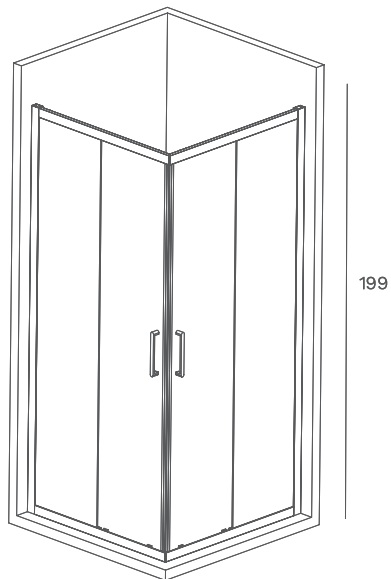

LINZ SPECIFICATIONS

KABINE PO MJERI /
CUSTOM SHOWER CABINS

LINZ kabine za tuširanje i tuš vrata odlikuje crni mat aluminijski profil s crnim ručkama te profil visokog sjaja u završnoj obradi krom brillianto s kromiranim sjajnim ručkama i kaljenim staklom (6 mm). Kompenzacija zidnog profila iznosi 20 mm, a visina ugodnih 199 cm. Kabine za tuširanje izrađene su u kvadratnim ili pravokutnim oblicima. Spoj profila pod kutom od 45 stupnjeva omogućuje elegantne i kontinuirane vanjske linije kade za tuširanje. Široka ponuda dimenzija tuš kabina (od 68 do 140 cm) i tuš vrata (od 98 do 201 cm) omogućuju projektiranje i prilagodbu zoni za tuširanje.

LINZ shower enclosures and shower doors feature an aluminium profile in black matte with black handles or high-gloss aluminum profile in the finish chrome brillianto with chrome glossy handles and tempered glass (6 mm). The wall profile adjustment is 20 mm, and it's height is comfortable 199 cm. The shower enclosure is available in square and rectangular shapes. The profile connections of the shower meet at an angle of 45 degrees, creating an elegant and continuous outline. A broad scope of sizes in the LINZ shower cabin (ranging from 68 to 140 cm width) and shower screens (from 98 to 201 cm width) enables a design that can adapt to any shower area. This shower line is custom-made for a perfect fit.

98 - 141 cm

140 - 201 cm

VISINA/HEIGHT

199 cm

KOMPENZACIJA/
COMPENSATION

20 mm

KLIZNA VRATA/
SLIDING DOORS

DEBLJINA STAKLA/
GLASS THICKNESS